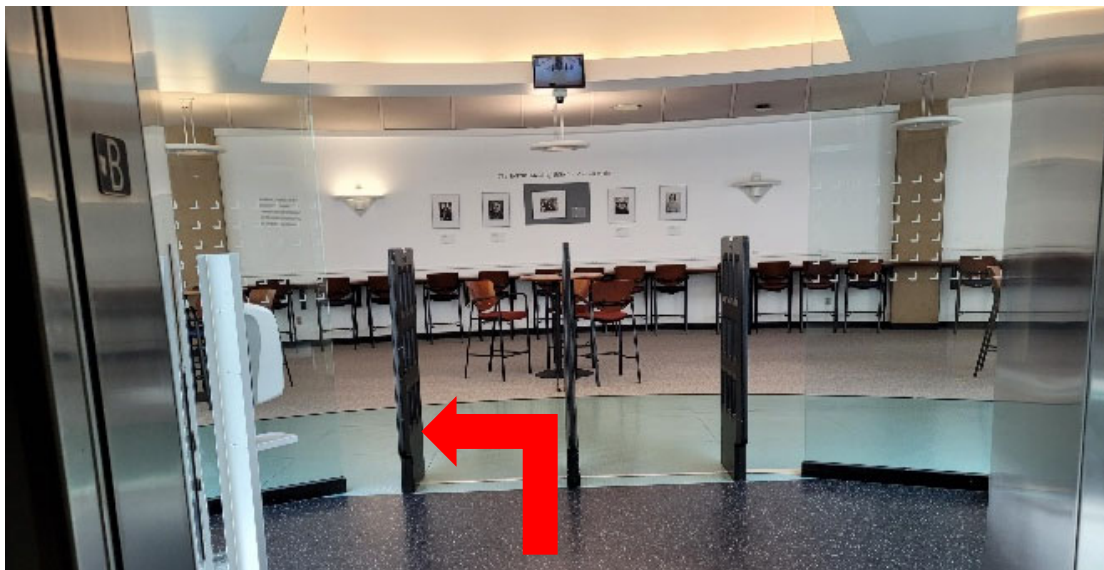

Directions to  
LA-76 & LA- 78

Enter the library through the dome.

Take the stairs or elevator.

Using the elevator

Exit the elevator and turn to the left.

Turn down the first hallway to the left.

Go to the end of the hallway, and then turn left for 76. Turn right for 78.

Room 76.

Room 78.