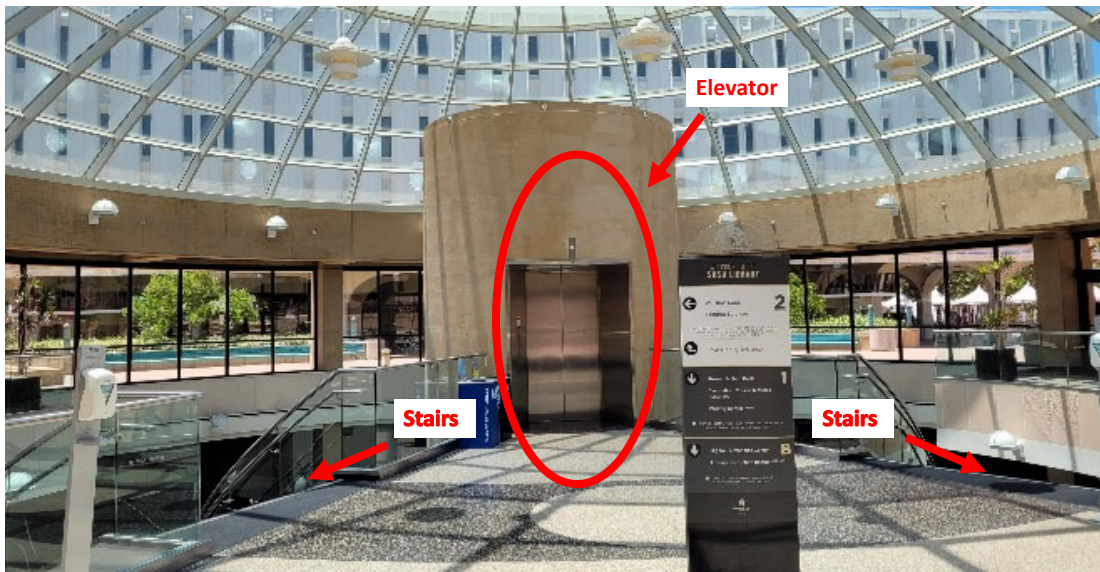

Directions to  
LA-76 & LA- 78

Enter the library through the dome.

Take the stairs or elevator.

Using the elevator

Exit the elevator and turn to the left.

Turn down the first hallway to the left.

Go to the end of the hallway, and then turn left for 76. Turn right for 78.

Room 76.

Room 78.